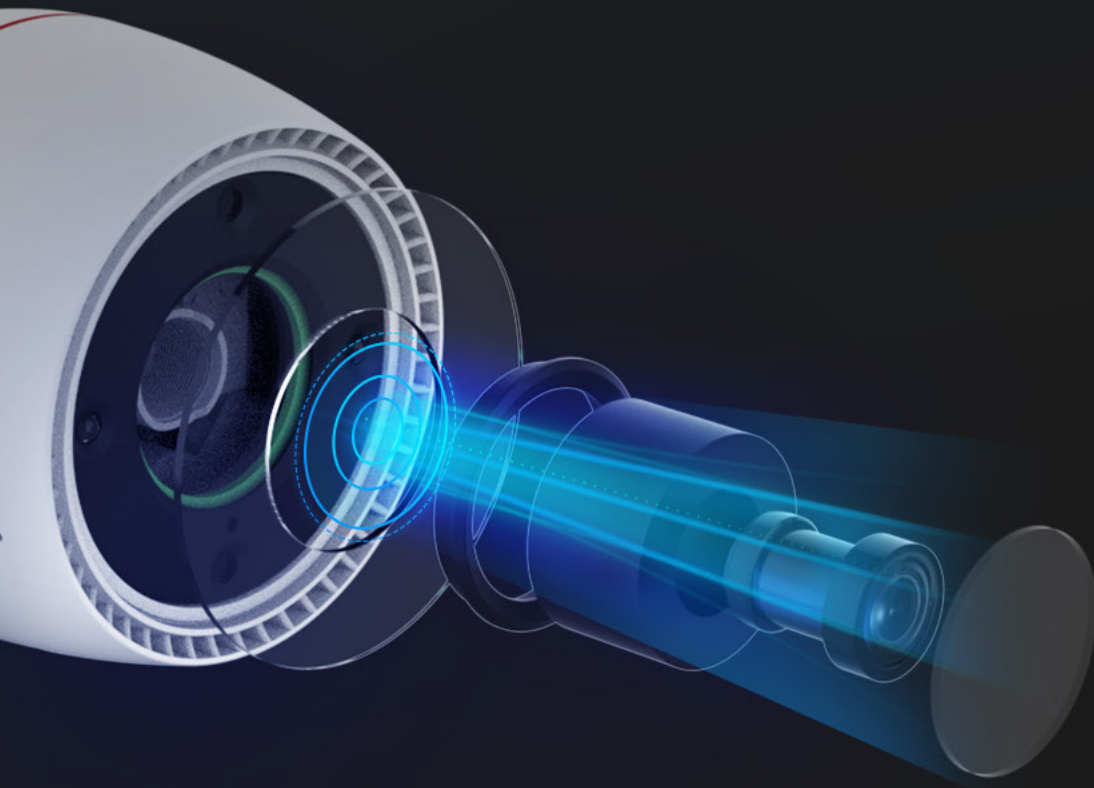

Crisp 2K

Capture every moment in superb clarity

The H3c 2K offers superior detail capturing with ultra-clear 2K resolution. It ensures that you never miss a single important moment that takes place at home.

See in color, even at night.

Unsatisfied with blurry, overexposed black-and-white images during the nighttime? The H3c 2K makes late-night protection easier by restoring colors and details. In addition to a pretty sharp IR night vision, the camera can light up the environment with two built-in spotlights to render color night vision.