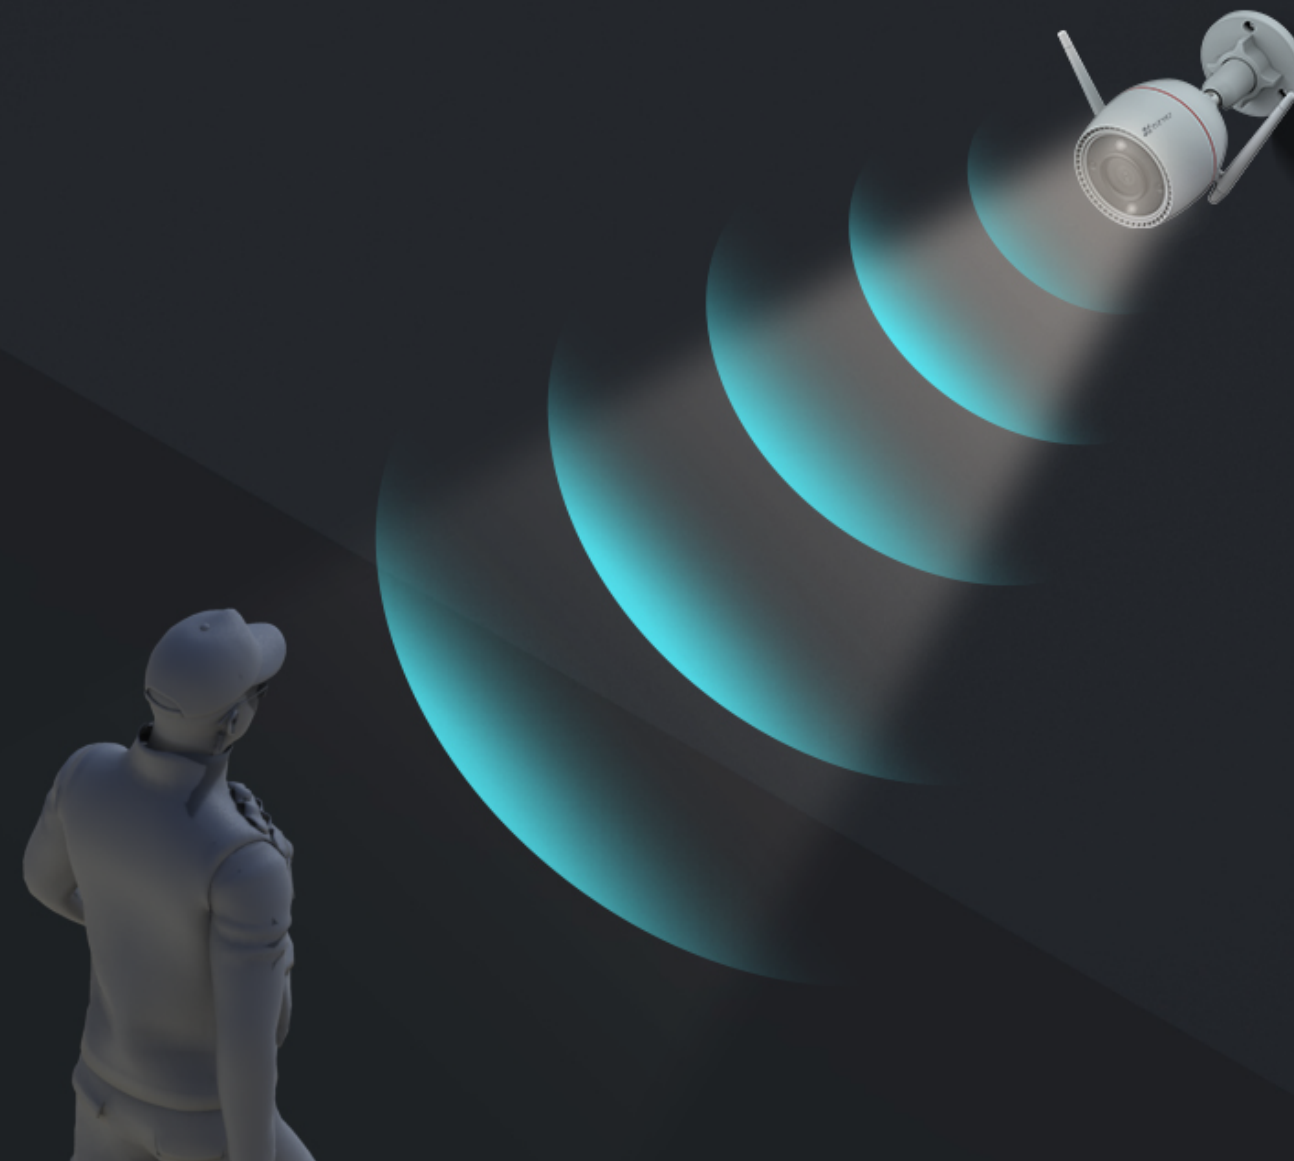

H3c **2K**

Wi-Fi Smart Home Camera

Reliably ready for every crucial moment

A well-built camera by quality and functionality, the H3c 2K is designed to provide 24/7 non-stop home protection in a smart way. Working as an outdoor guard for most homes, the camera renders ultra-sharp 2K video and colorful night vision, and is smart enough to detect human activities and provide active defense. Compact in size and durable against weathers, the H3c 2K can be your ideal home security camera.

AI algorithm for alerts that matter

The camera's onboard AI algorithm helps distinguish and detect moving people in particular, so as to reduce insignificant alerts caused by falling leaves or flying insects. You will receive smarter notifications that matter to you.

AI-Powered Human Shape Detection

Customizable Detection Zone

No Subscription Fee

H3c 2K intelligent detection alarm
(2022-07-07 09:50:20)

now

A vigilant guard who works around the clock

The H3c 2K integrates EZVIZ's beloved active defense function to provide an extra layer of protection. Upon detection of intruders, the camera will set off a loud siren and flash two spotlights⁴ to warn them away.

You can integrate the H3c 2K to your existing smart home system. Voice-enable the live viewing with “Hey Google” or “Alexa” to check what’s happening on a bigger screen.

Extra-Large, safe storage options that you can trust