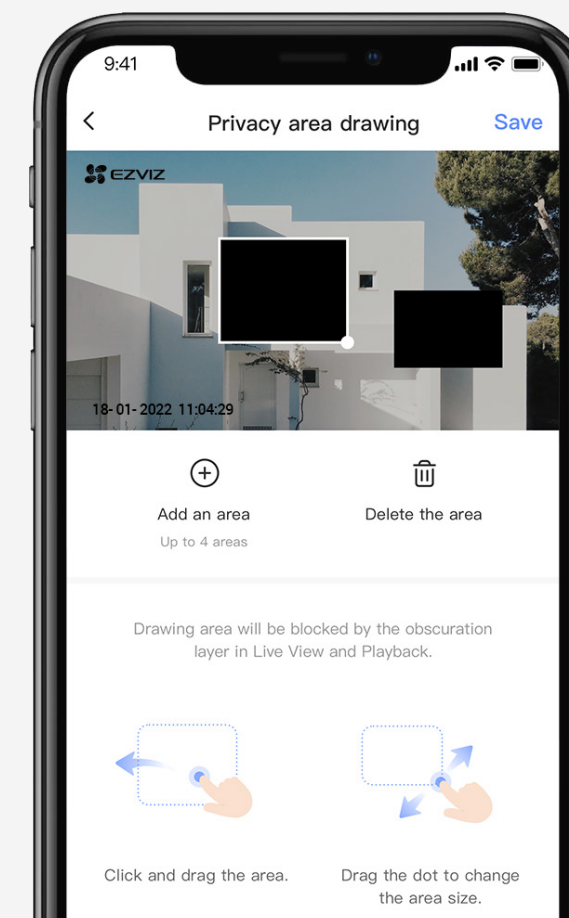

Enhanced viewing pleasure with smaller video files

Compared against the prevailing H.264 video compression technology, H.265 creates a more fluid viewing experience with recorded footage. Meanwhile, you won't have to worry about large video files taking up too much of your storage space – H.265 technology can reduce their sizes by up to 50%⁵.

50% ↓
Video Storage Space

50% ↓
Required Bandwidth

We do our best to protect your data and privacy

We design the product to respectfully protect your data and privacy. You can also set up no filming zones⁶ to make sure recording only happens when it's appropriate and allowed.

EZVIZ has been awarded by DNV for **information security** (ISO/IEC 27001:2013), **personal data protection** (ISO/IEC 27701:2019), **cloud security** (CSA STAR) and more.

Privacy Zone⁶

TLS

Data Transmission Encryption

AES-128

Data Encryption