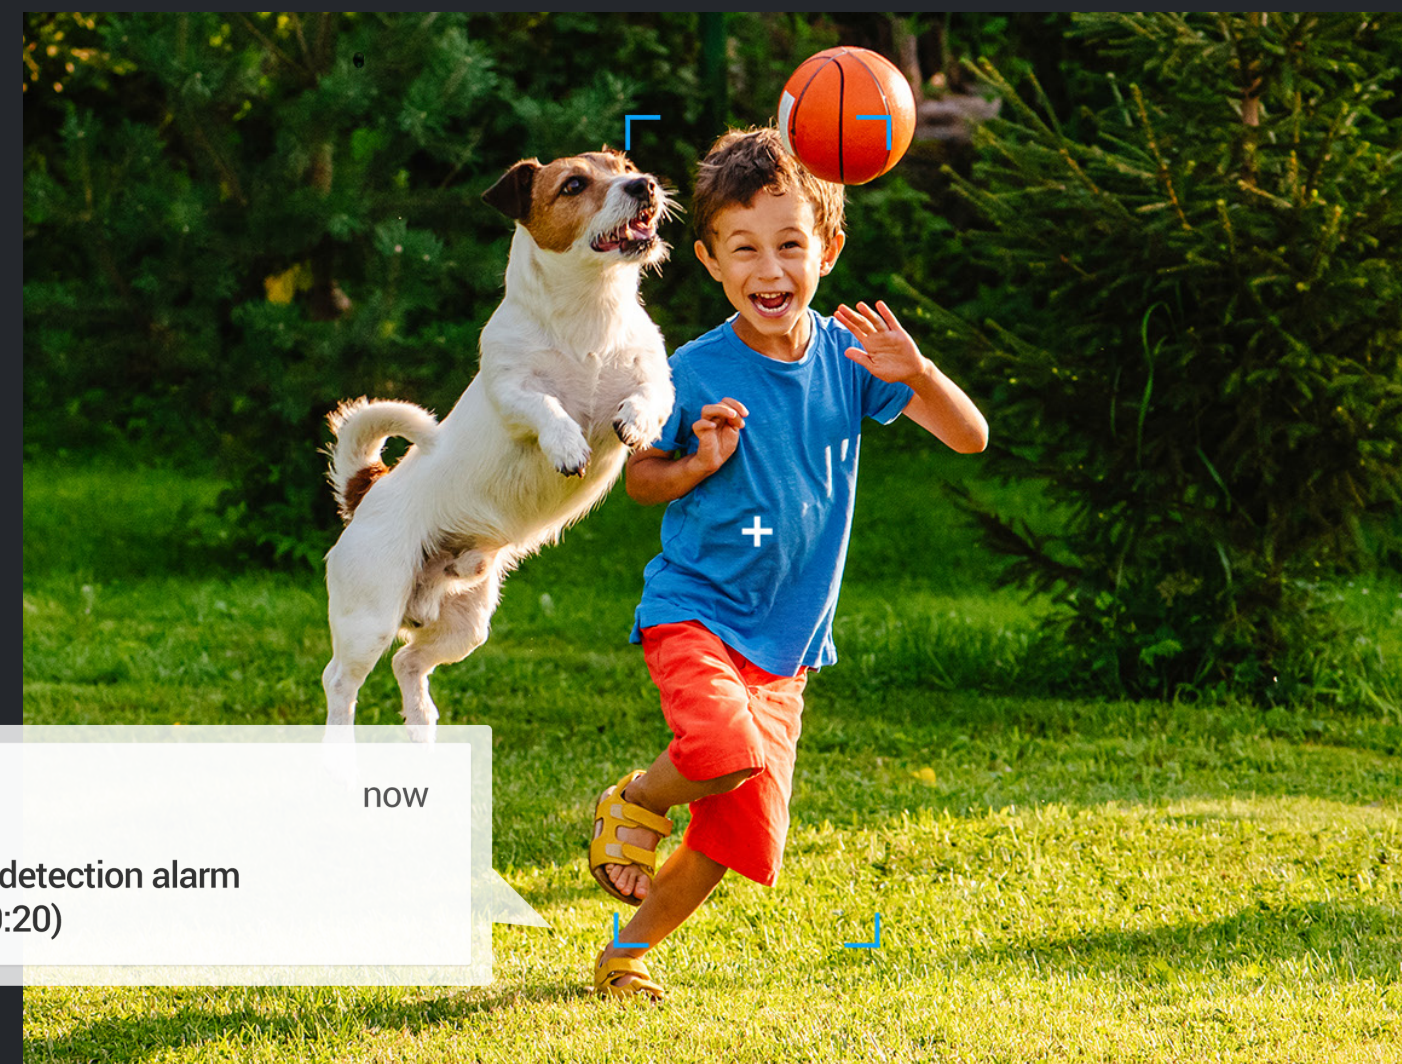

H3c **2K**

Wi-Fi Smart Home Camera

Reliably ready for every crucial moment

A well-built camera by quality and functionality, the H3c 2K is designed to provide 24/7 non-stop home protection in a smart way. Working as an outdoor guard for most homes, the camera renders ultra-sharp 2K video and colorful night vision, and is smart enough to detect human activities and provide active defense. Compact in size and durable against weathers, the H3c 2K can be your ideal home security camera.

2 Spotlights
Full-color night vision

2 IR Lights
Black-and-white night vision

Communications can be this easy

Enjoy two-way audio by simply using your smartphone. Or, pre-record a 10-second voice message that automatically plays upon human motion detection.

AI algorithm for alerts that matter

The camera's onboard AI algorithm helps distinguish and detect moving people in particular, so as to reduce insignificant alerts caused by falling leaves or flying insects. You will receive smarter notifications that matter to you.

AI-Powered Human Shape Detection

Customizable Detection Zone

No Subscription Fee

H3c 2K intelligent detection alarm
(2022-07-07 09:50:20)

now

A vigilant guard who works around the clock

The H3c 2K integrates EZVIZ's beloved active defense function to provide an extra layer of protection. Upon detection of intruders, the camera will set off a loud siren and flash two spotlights⁴ to warn them away.