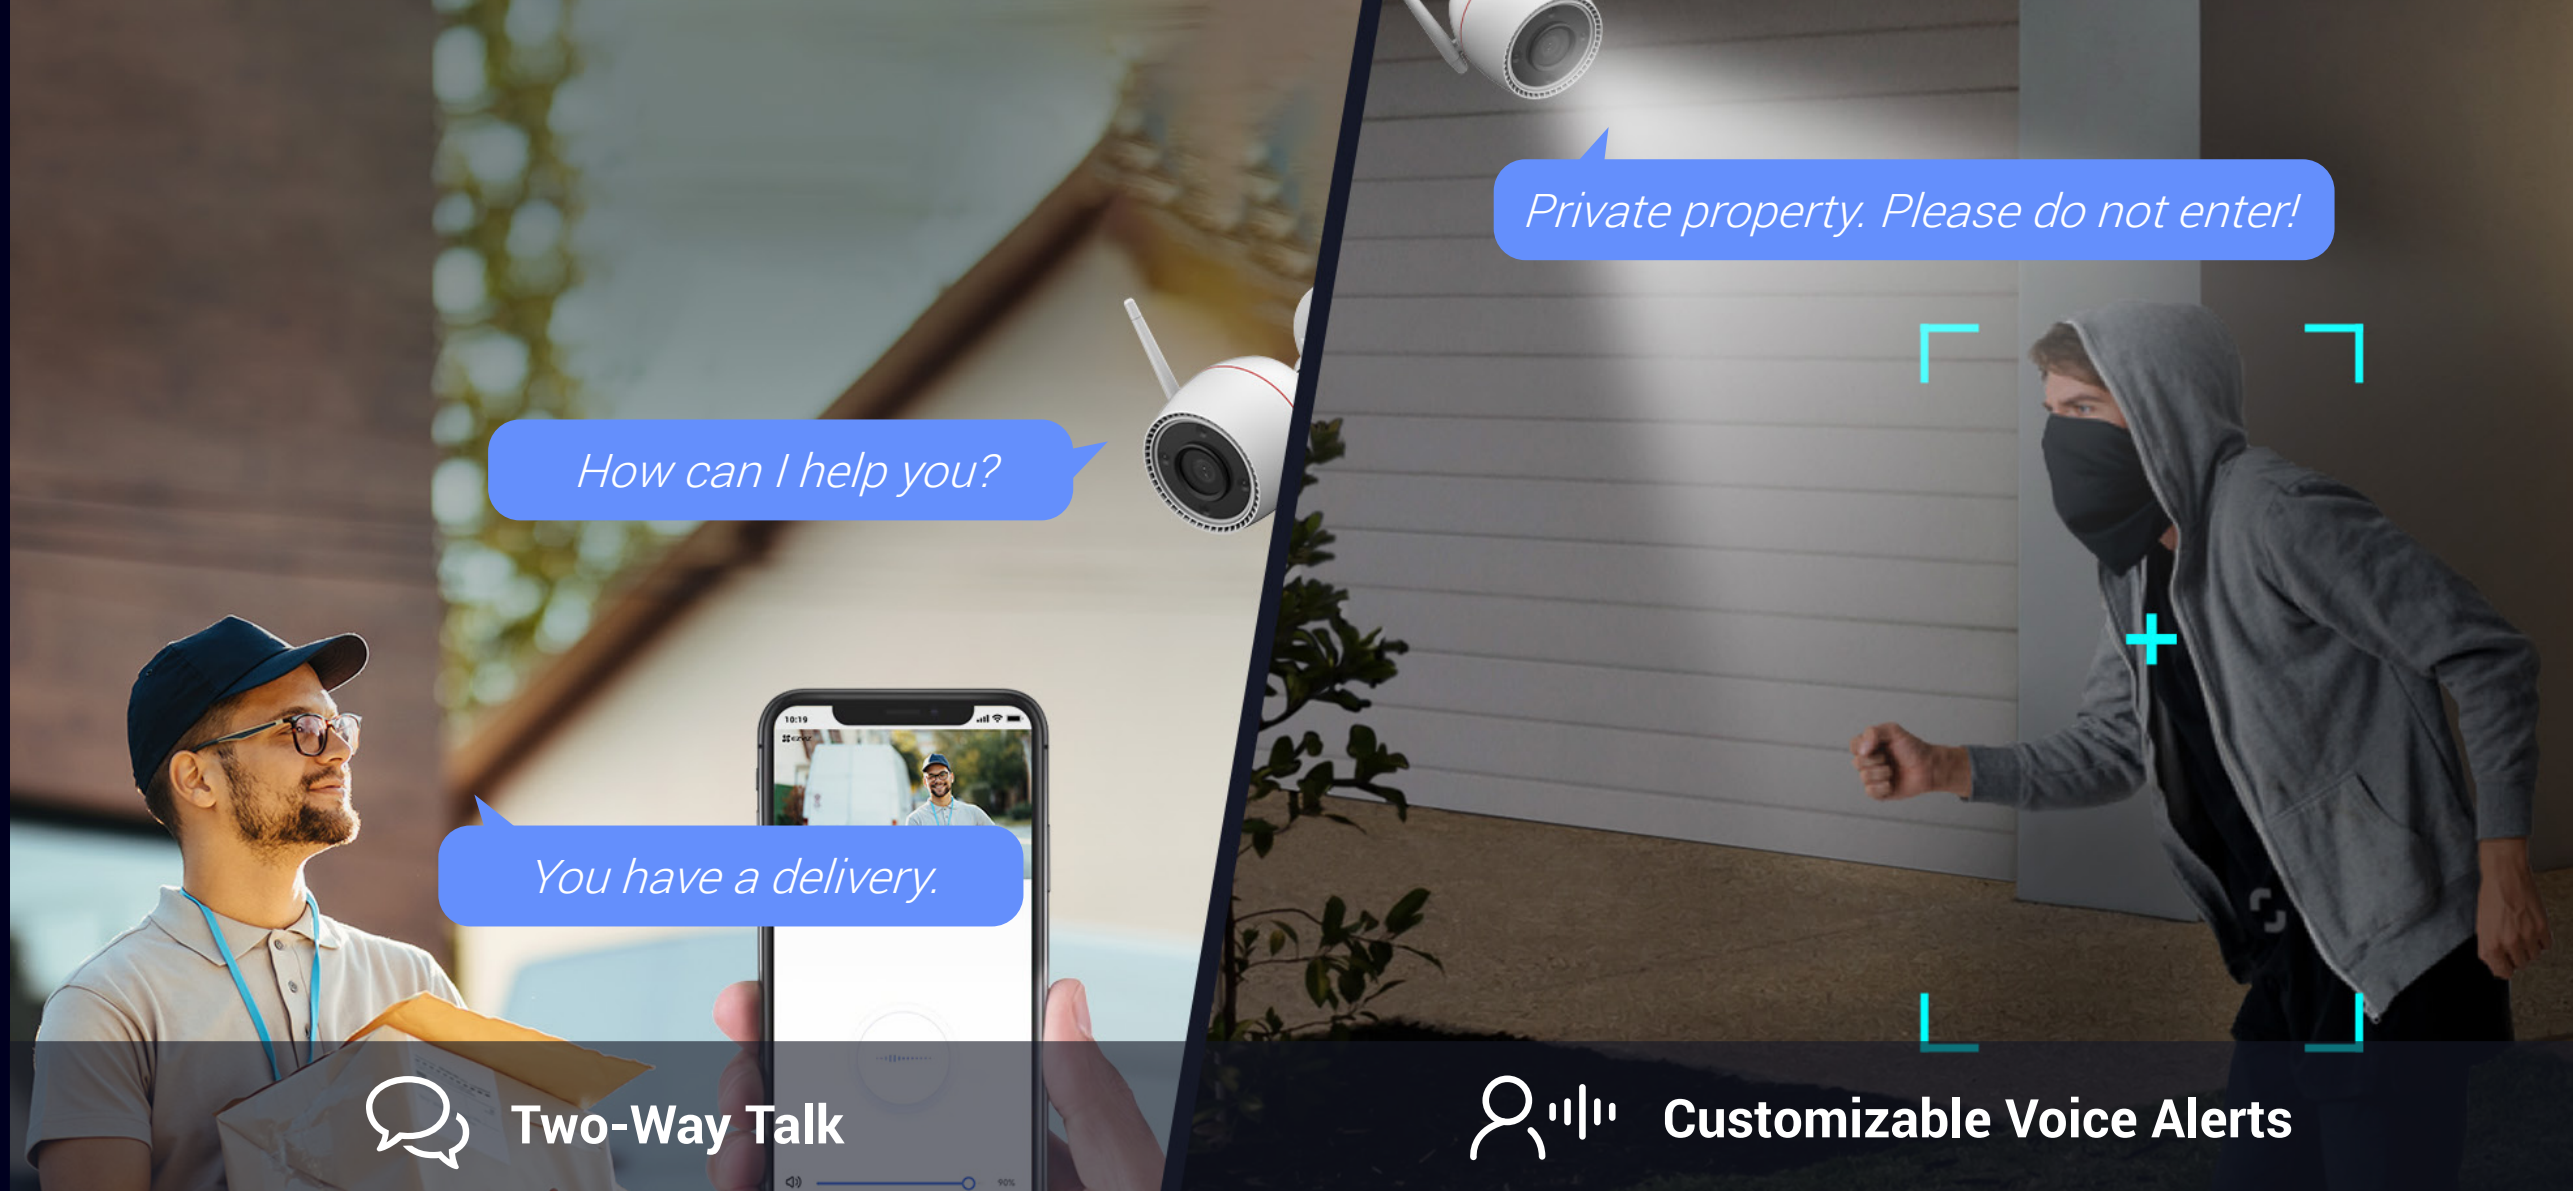

H3c **2K**

Wi-Fi Smart Home Camera

Reliably ready for every crucial moment

A well-built camera by quality and functionality, the H3c 2K is designed to provide 24/7 non-stop home protection in a smart way. Working as an outdoor guard for most homes, the camera renders ultra-sharp 2K video and colorful night vision, and is smart enough to detect human activities and provide active defense. Compact in size and durable against weathers, the H3c 2K can be your ideal home security camera.

AI algorithm for alerts that matter

The camera's onboard AI algorithm helps distinguish and detect moving people in particular, so as to reduce insignificant alerts caused by falling leaves or flying insects. You will receive smarter notifications that matter to you.

AI-Powered Human Shape Detection

Customizable Detection Zone

No Subscription Fee

H3c 2K intelligent detection alarm
(2022-07-07 09:50:20)

now

A vigilant guard who works around the clock

The H3c 2K integrates EZVIZ's beloved active defense function to provide an extra layer of protection. Upon detection of intruders, the camera will set off a loud siren and flash two spotlights⁴ to warn them away.

You can integrate the H3c 2K to your existing smart home system. Voice-enable the live viewing with “Hey Google” or “Alexa” to check what’s happening on a bigger screen.

Extra-Large, safe storage options that you can trust