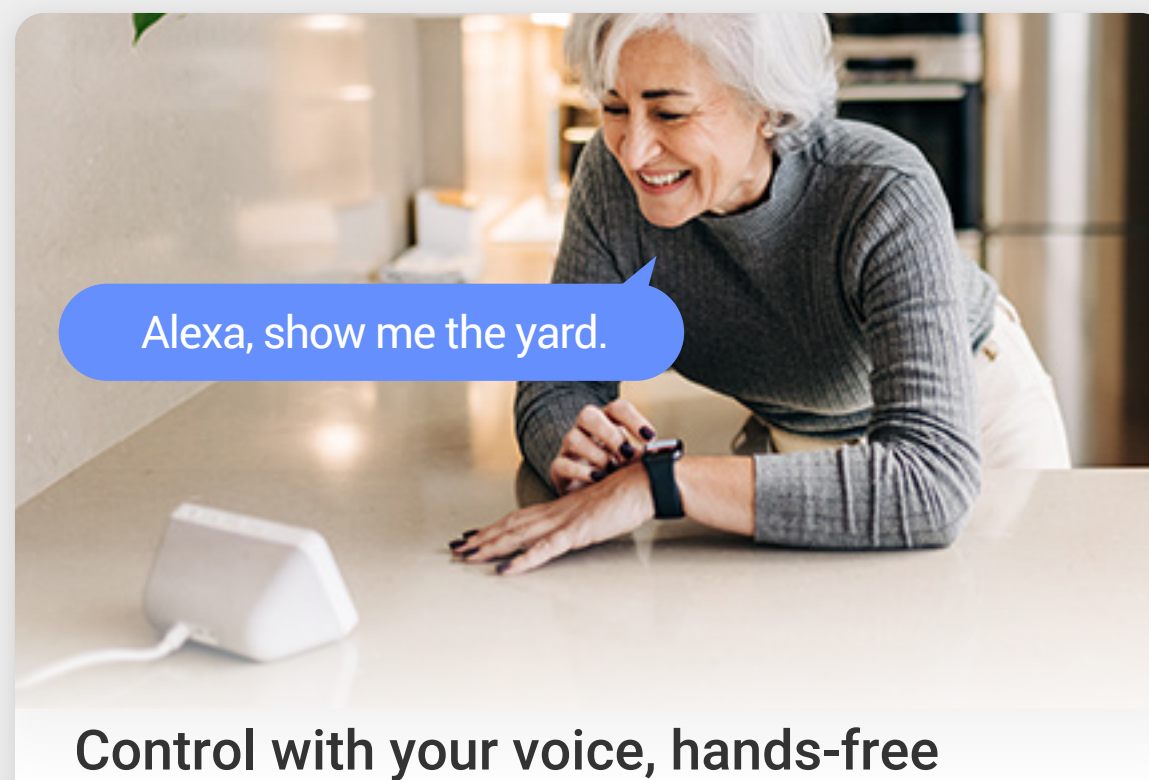

Respond with high-quality audio

Easily respond to any visitor by simply using your phone to speak remotely. The H8c Pro 2K can also auto-play a recorded voice message when a motion is detected.

Use active defense to deter

Upon detection of intruders, the camera will set off a loud siren and flash four flash dazzling spotlights¹ to let the uninvited strangers know they have been detected.

Deliver protection, rain or shine

With a robust weatherproof design, the H8c Pro 2K ensures continuous operation, making it your reliable partner in all weather scenarios.

Control with your voice, hands-free

The camera can integrate with your existing voice assistants. You can pull up the video feed by simply saying "Alexa" or "Hey Google".³