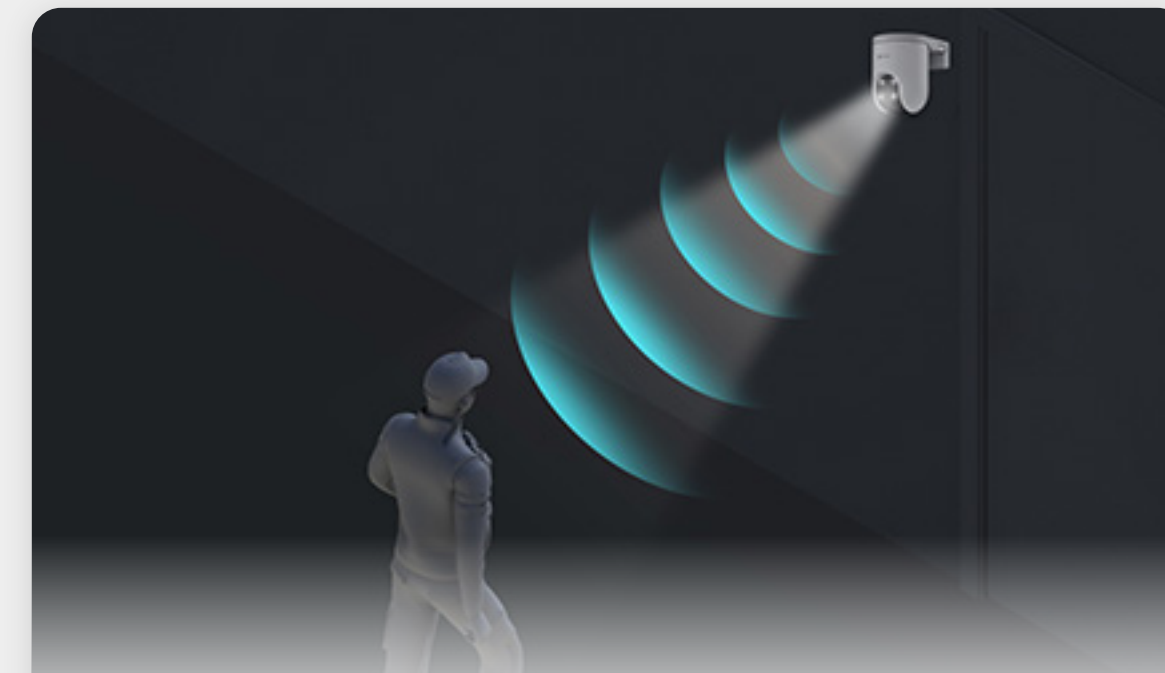

Use active defense to deter

Upon detection of intruders, the camera will set off a loud siren and flash four flash dazzling spotlights¹ to let the uninvited strangers know they have been detected.