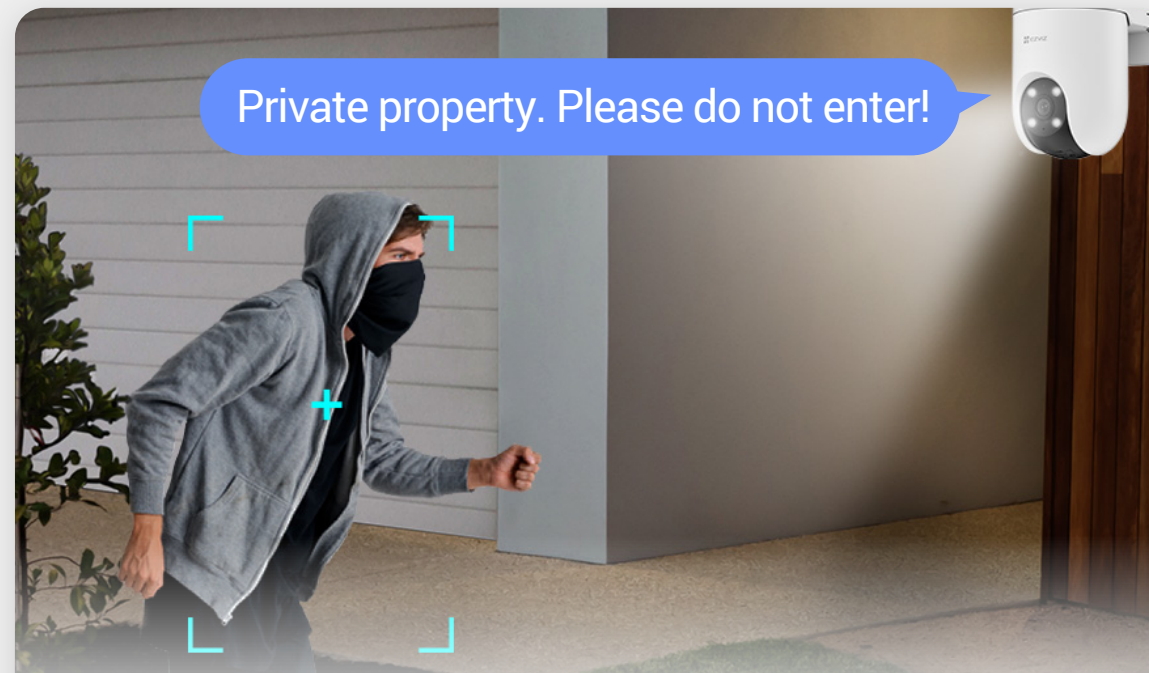

Know immediately when people show up at your house

No more guessing or worrying about unexpected visitors while you're away. The H8c Pro 2K smartly detects moving human shapes, and sends instant mobile alerts whenever someone enters your home area.

- **Black-and-white night vision**

If you don't want the lighting to disturb your neighbors, just go with the infrared night vision by changing on the EZVIZ App.

- **Smart night vision**

Or, let the camera decide. In smart mode, the camera will automatically light up the environment upon detection of human motion.

Color Night Vision

Black-and-White Night Vision

Install easily, with a detachable design

The camera detaches the mounting base from its main body, so you don't need to hold the whole device while finding the best installation spot.

Upon detection of intruders, the camera will set off a loud siren and flash four flash dazzling spotlights¹ to let the uninvited strangers know they have been detected.

Deliver protection, rain or shine