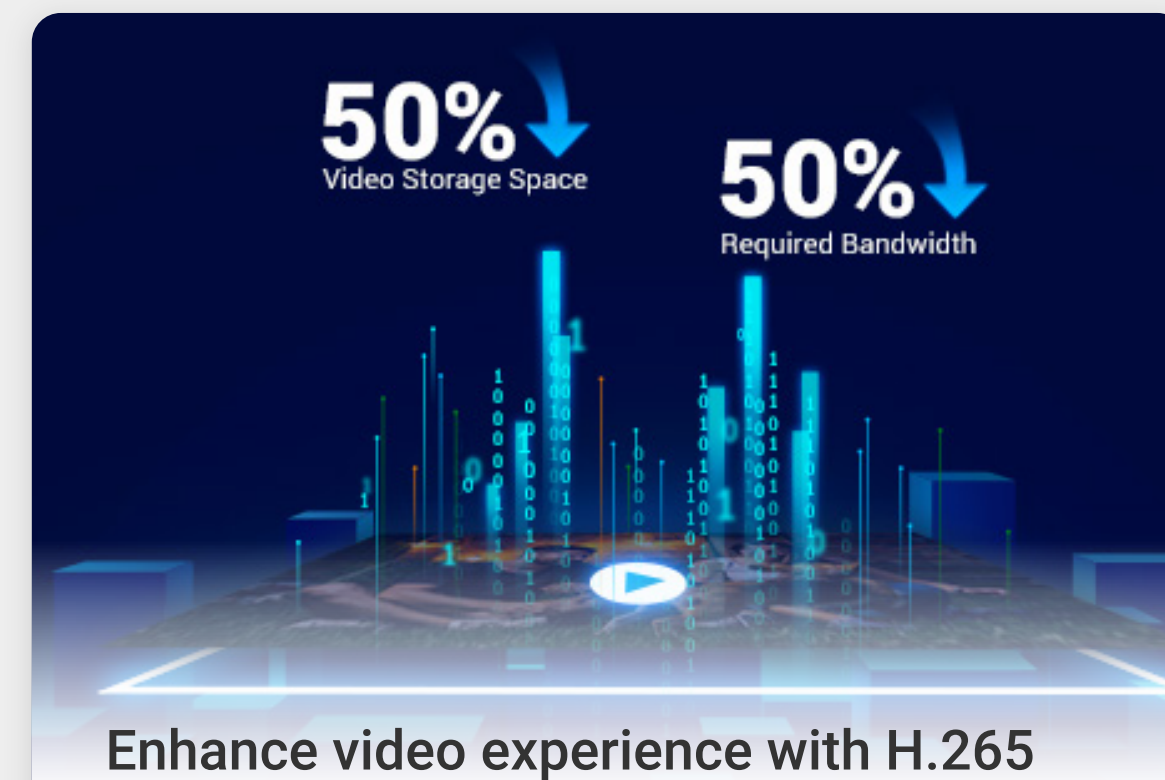

Enhance video experience with H.265

The H.265 creates a smoother viewing experience while only using about 50% of the data storage space required by cameras with H.264.²