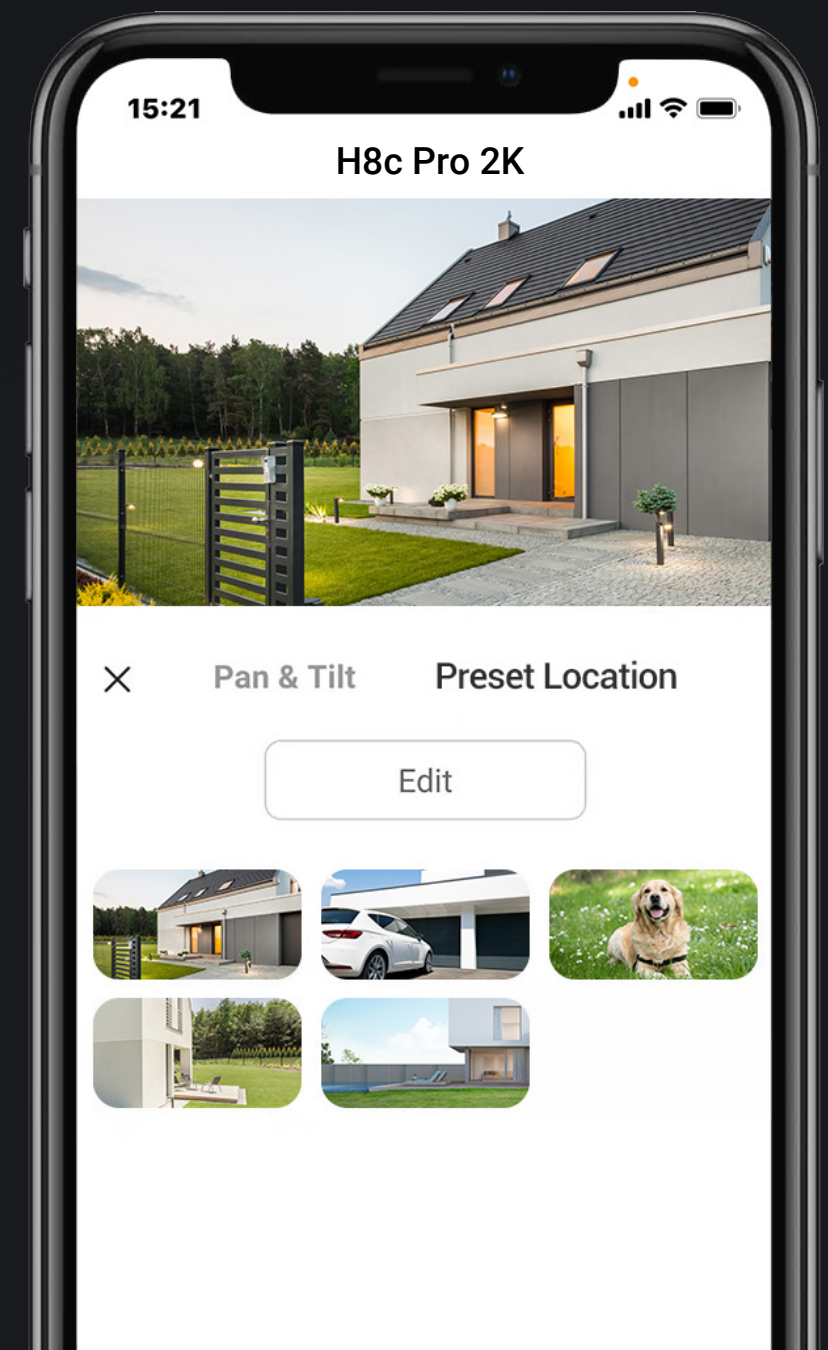

Know immediately when people show up at your house

No more guessing or worrying about unexpected visitors while you're away. The H8c Pro 2K smartly detects moving human shapes, and sends instant mobile alerts whenever someone enters your home area.

AI-Powered Human Shape Detection

Customizable Detection Zone

No Subscription Fee

Detect and follow important activities

Keep every moment in focus with the H8c Pro 2K. Now you will hardly miss an event of interest – once this smart camera detects a walking person, it will automatically lock on the person and smoothly rotate its lens to keep the action in the picture.

One click return to the preset location

You can use the EZVIZ App to set up 12 most frequently used vision spots, so that the H8c Pro 2K adeptly navigates back to your preferred viewing angle with just one click.

Front Gate

Garage

Backyard

Designed to make protection last all night

01 *Impressive, far-reaching night vision*

The H8c Pro 2K camera ensures that no one sneaks in under the cover of darkness. It helps you see far enough to know what's going on around your home.