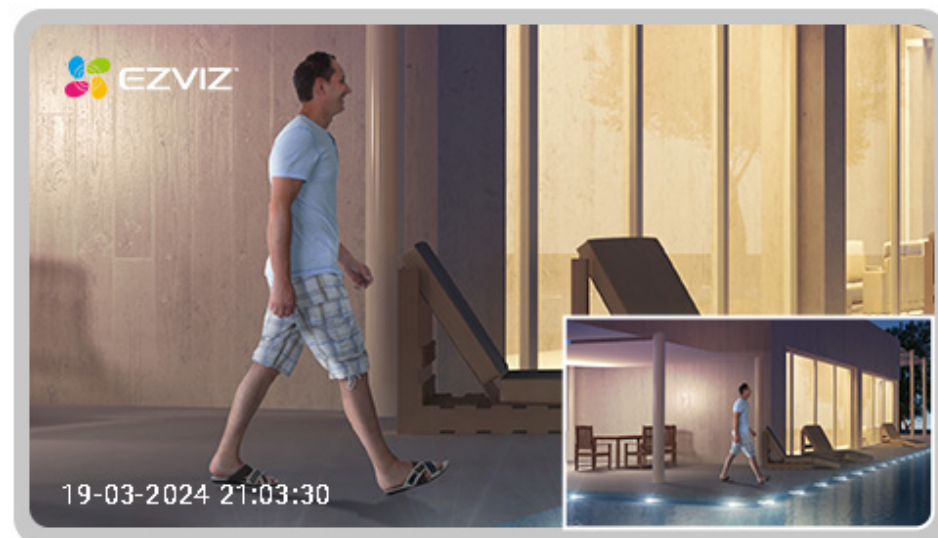

## Detect, zoom in and follow, all automatically

With its smart tracking ability, the H8c Pro 3K ensures that no event easily disappears from a static camera view. Once identifying human actions, it automatically rotates and zooms in to capture the unfolding activity with a complete video recording.

## One click return to the preset location

You can use the EZVIZ App to set up 12 most frequently used vision spots, so that the H8c Pro 3K adeptly navigates back to your preferred viewing angle with just one click.