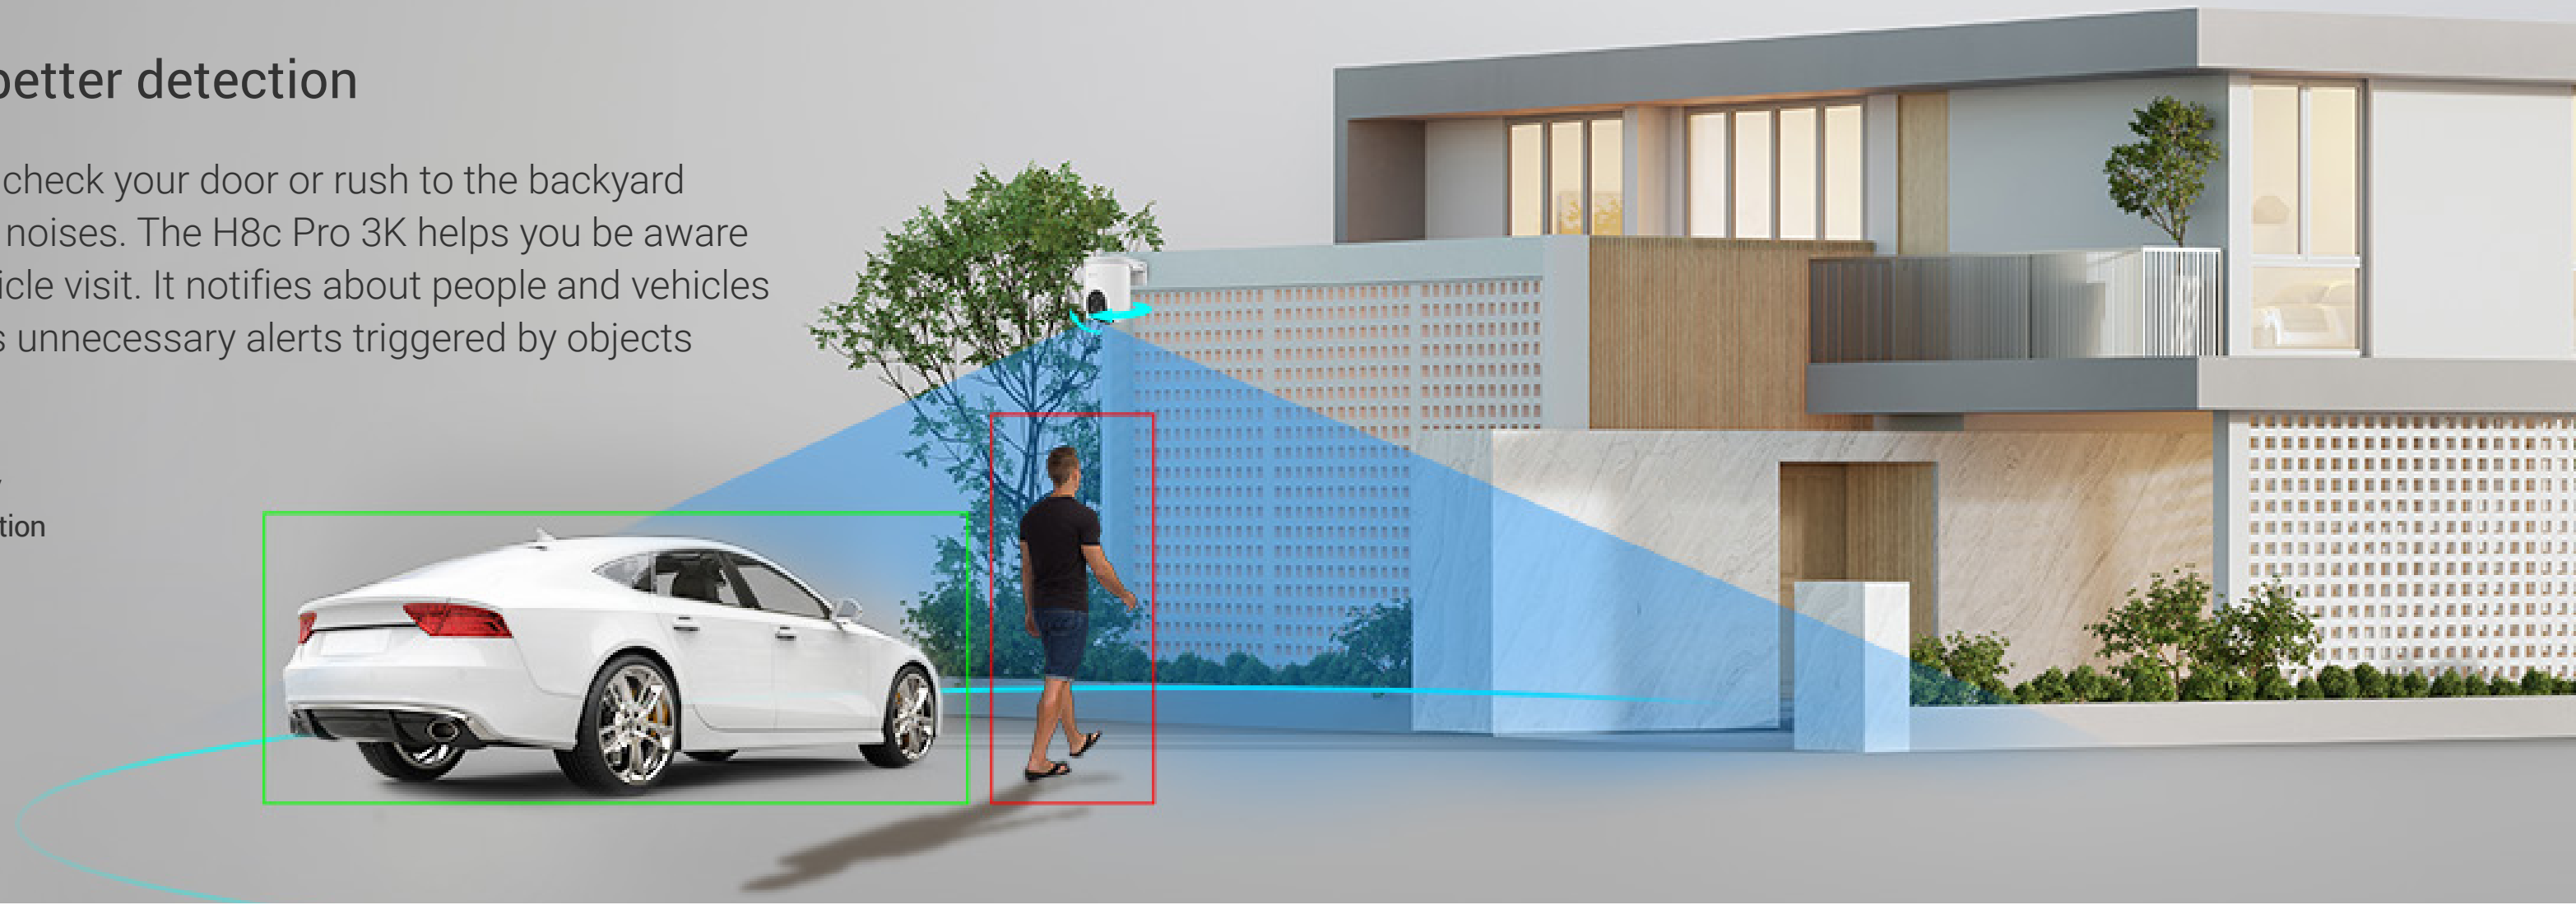

### Every detail counts, all-round protection matters

Experience enhanced outdoor security with the H8c Pro, which offers exceptional, vivid 360-degree video in 3K to ensure no detail on your property goes unnoticed, from day to night. Thanks to its advanced auto-zoom tracking feature, the H8c Pro 3K pans and tilts to capture the whole activity of a person or a car moving around your house, and responds with useful alerts and on-the-spot sound and light deterrence to provide added security even when you're not watching.

## 3K clarity in every perspective

Safeguard your outdoor spaces with our advanced H8c Pro 3K, which delivers next-level vision in impressive 3K resolution. With just one camera for a 360-degree panoramic coverage, every detail is brought to life in a crisp view, and hardly a corner escapes your attention.

## Smarter vision, better detection

No need to constantly check your door or rush to the backyard when you hear absurd noises. The H8c Pro 3K helps you be aware of every person or vehicle visit. It notifies about people and vehicles in motion, and reduces unnecessary alerts triggered by objects in your surroundings.

## Detect, zoom in and follow, all automatically

With its smart tracking ability, the H8c Pro 3K ensures that no event easily disappears from a static camera view. Once identifying human actions, it automatically rotates and zooms in to capture the unfolding activity with a complete video recording.