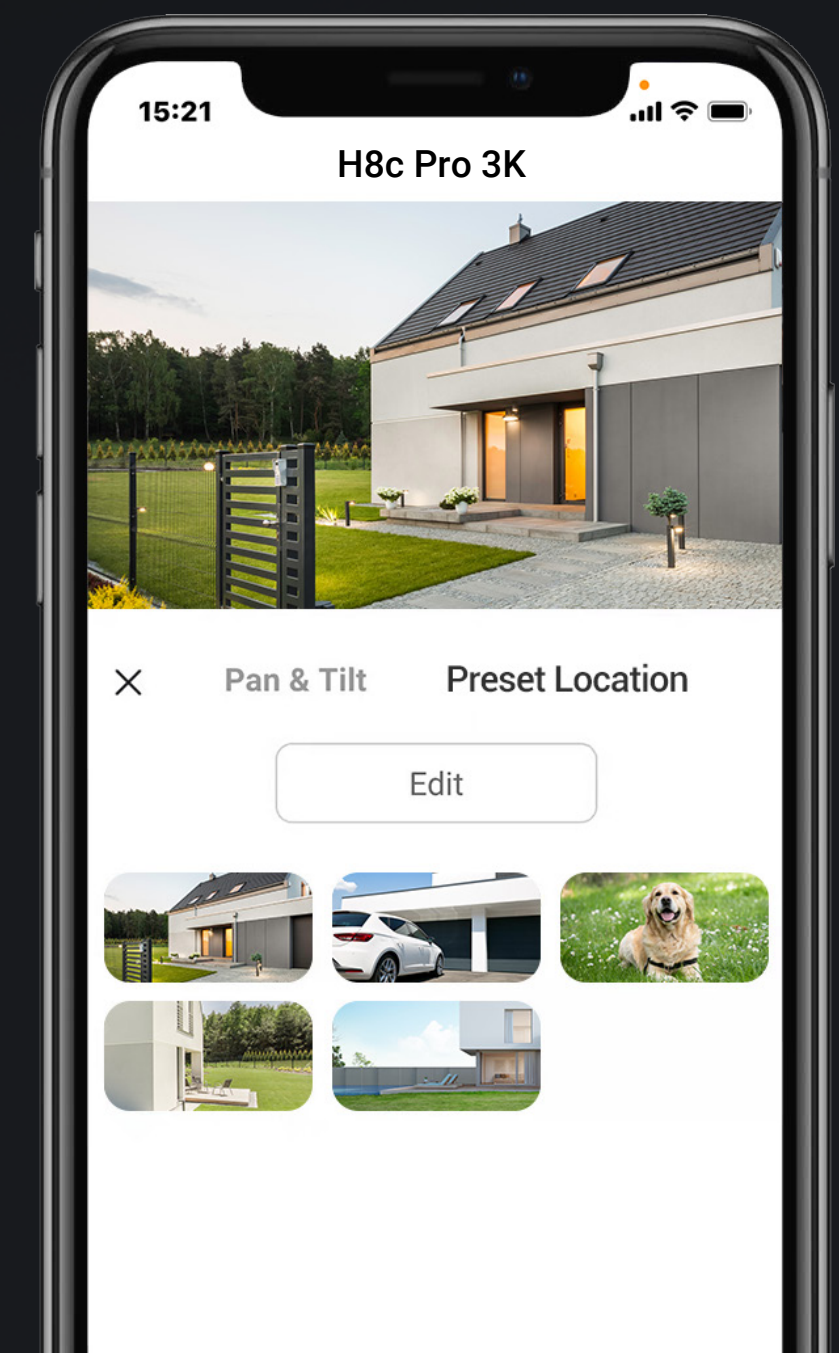

One click return to the preset location

You can use the EZVIZ App to set up 12 most frequently used vision spots, so that the H8c Pro 3K adeptly navigates back to your preferred viewing angle with just one click.