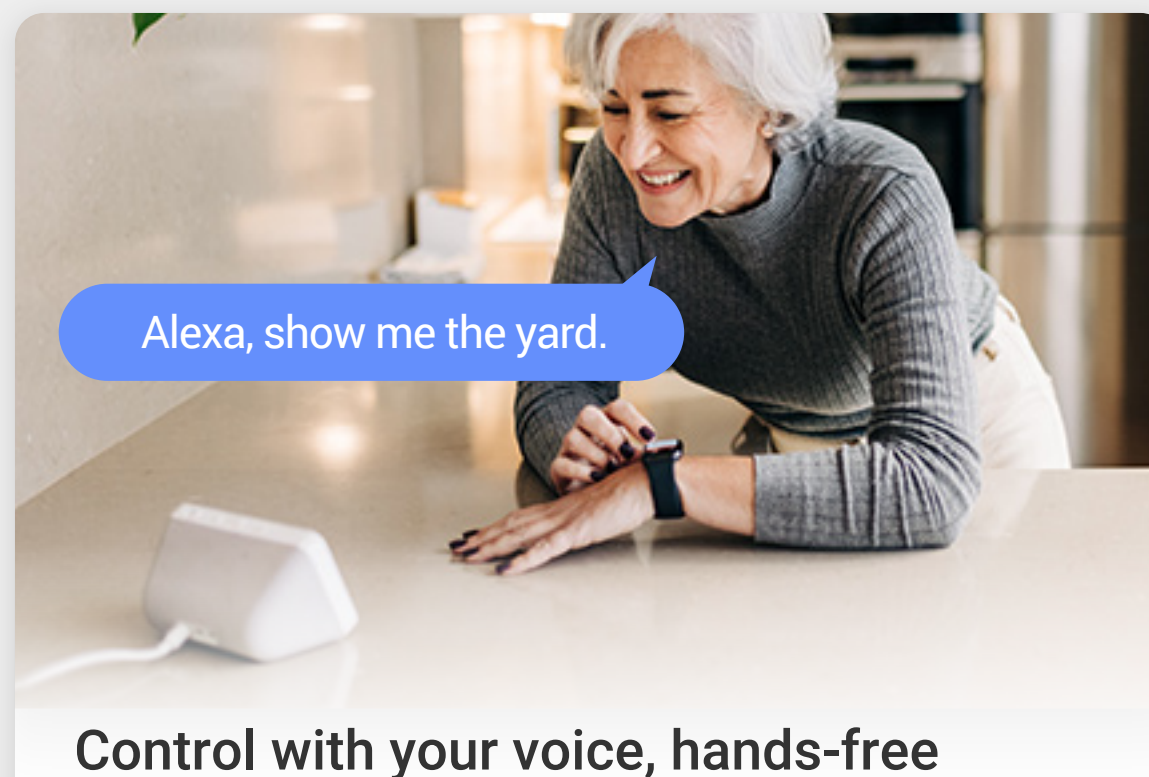

### Install easily, with a detachable design

The camera detaches the mounting base from its main body, so you don't need to hold the whole device while finding the best installation spot.

### Respond with high-quality audio

Easily respond to any visitor by simply using your phone to speak remotely. The H8c Pro 3K can also auto-play a recorded voice message when a motion is detected.

### Use active defense to deter

Upon detection of intruders, the camera will set off a loud siren and flash four flash dazzling spotlights<sup>1</sup> to let the uninvited strangers know they have been detected.

### Control with your voice, hands-free

The camera can integrate with your existing voice assistants. You can pull up the video feed by simply saying "Alexa" or "Hey Google".<sup>3</sup>