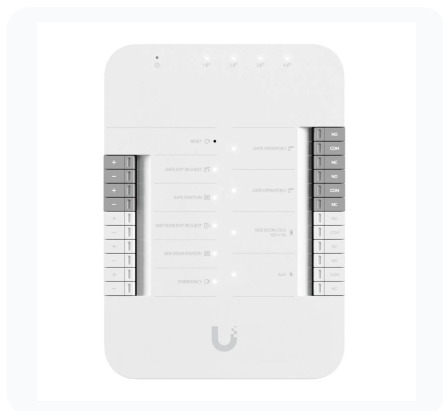

UA-Hub-Door

SKU 090529 · UA-Hub-Door

MARCA · UBIQUITI

UA-Hub-Door

A single-door mechanism that provides complete entry and exit control via connected Access Readers.

ESPECIFICACIONES TÉCNICAS

RESUMEN

Dimensiones	174.9 x 126 x 32.9 mm, (6.9 x 5 x 1.3")
Supported Doors	1
Maximum User Count	6,000
Input Terminals	(2) Door exit request, (1) Door position, (1) Emergency
Método de alimentación	PoE+ +, UL 294 Power-limited Class 2 PSU, UL 60950-1/62368-1 LPS/PS2 PSU
Cumple NDAA	Sí
UL 294 Level	Destructive attack: Level I, Line security: Level I, Endurance: Level I, Standby power: Level I

MECÁNICA

Peso	363 g (12.8 oz)
Material de carcasa	Polycarbonate
Material de montaje	Polycarbonate
Montaje	DIN-rail (incluido)

HARDWARE