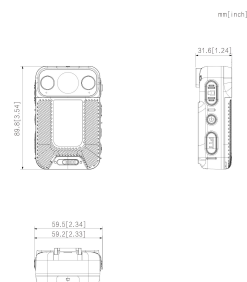

Technical Specification

System

Operating System	Android 9.0
Main Processor	8-core 1.8 GHz
Screen Size	2.0"
Brightness	320cd/m ²
Contrast	1000:1
ROM	16G
RAM	2G

Lens

Max. Aperture	F2.0
Field of View	H: 124°; V: 76°; D: 141

Port

SIM Card Slot	1 Micro SIM card
USB	Micro USB

Battery

Battery Capacity	3000mAh
Recording Time	Lasts up to 10 hours (when in airplane mode with recording set as 1080p@30 fps, and all the lights and screen are turned off)
Charging Time	≤2.5 h

General

Protection	IP68; drop test 2 meters
Operating Temperature	-20 °C to +55 °C (-4 °F to +131 °F)
Operating Humidity	≤93%
Net Weight	176 g (0.4 lb) (battery included)
Gross Weight	510 g (1.1 lb) (package included)
Product Dimensions	90.0 mm × 60.0 mm × 31.0 mm (3.54" × 2.36" × 1.22")
Max. External Memory	TF Card, 1 × 256 GB
Certifications	MIL-STD-810H;CE;FCC;

Ordering Information

Type	Model	Description
Body Camera	DH-MPT220	Dahua Body Camera

Dimensions (mm[inch])

Panels