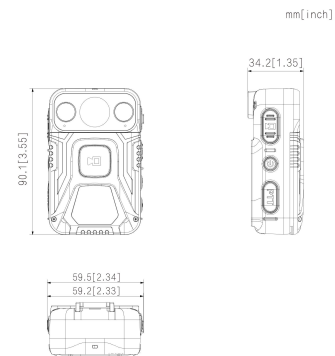

Technical Specification

System

Operating System	Android 9.0
Main Processor	8-core 1.8 GHz
Screen Size	2.0"
Brightness	320cd/m ²
Contrast	1000:1
ROM	16G
RAM	2G

Lens

Max. Aperture	F2.4
Field of View	H: 124°; V: 76°;D: 141

Port

SIM Card Slot	1 Micro SIM card
USB	MicroUSB

Battery

Battery Capacity	3000mAh
------------------	---------

Recording Time	Lasts up to 10 hours (when in airplane mode with recording set as 1080p@30 fps, and all the lights and screen are turned off)
Charging Time	≤2.5H

General

Protection	IP68; drop test 2 meters
Operating Temperature	-20 °C to +55 °C (-4 °F to +131 °F)
Operating Humidity	≤93%
Net Weight	183 g (0.4 lb) (battery included)
Gross Weight	510 g (1.11 lb) (package included)
Product Dimensions	90.1 mm × 59.2 mm × 34.2 mm (3.54" × 2.36" × 1.22")
Max. External Memory	TF Card, 1 × 256 GB
Certifications	MIL-STD-810H;CE;FCC;

Ordering Information

Type	Model	Description
Body Camera	DH-MPT221	Dahua Body Camera

Dimensions (mm[inch])

Panels