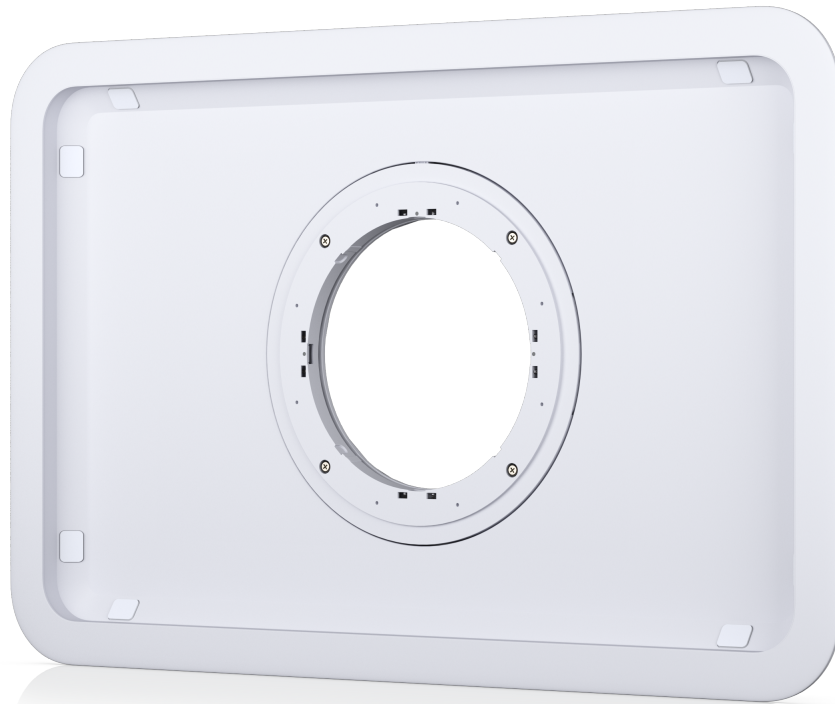

## Display Flush Mount

## Mechanical

---

Dimensions	593.1 x 384.9 x 39.9 mm (23.35 x 15.15 x 1.57")
Weight	2.55 kg (5.62 lb)
Enclosure material	UV stabilized plastic

---