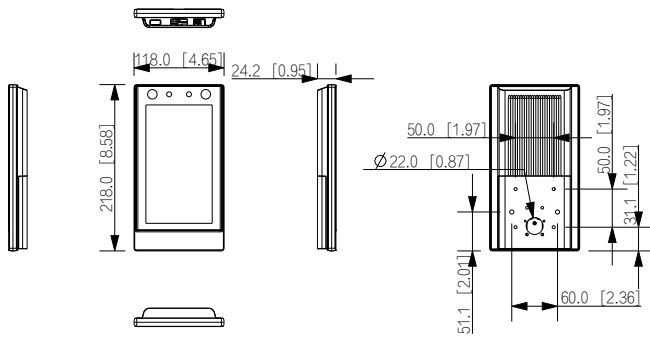

## Port

RS-485	1
RS-232	1
Wiegand	1 (input or output)
USB	1 × USB 2.0 port
Network Port	1 × RJ-45 10/100 Mbps Ethernet port
Alarm Input	2 (digital quantity)
Alarm Output	1 (relay)
Alarm Linkage	Yes
Exit Button	1
Door Status Detection	1
Lock Control	1

## General

Power Adapter	Included
Power Supply	12 VDC, 2 A
Power Consumption	≤24 W
Product Dimensions	218 mm × 118 mm × 24.2 mm (8.58" × 4.65" × 0.95") (H × W × D)
Packaging Dimensions	Carton: 299 mm × 164 mm × 72 mm (11.78" × 6.46" × 2.83") (H × W × D) Protection box: 390 mm × 320 mm × 360 mm (15.35" × 12.60" × 14.17") (H × W × D)
Operating Temperature	–20 °C to +55 °C (–4 °F to +131 °F)
Operating Humidity	0%–90% (RH), non-condensing
Operating Altitude	0 m–1,300 m (0 ft–4,265.09 ft)
Operating Environment	Indoor
Gross Weight	0.67 kg (1.48 lb)
Accessory	Included: Wall mount bracket
Installation	Turnstile Mount; 86 case mount; wall; floor bracket mount

Dimensions (mm[inch])

Application