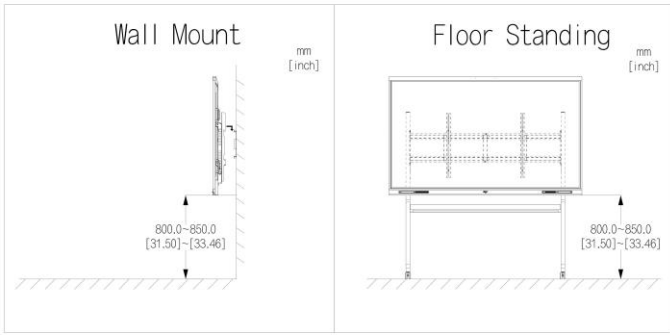

Ordering Information

Type	Model	Description
Smart interactive whiteboard	DHI-LPH65-MC480-U	65 inch Smart interactive whiteboard
Accessories (Optional)	DHI-SP-PI5C82IS	Open Pluggable Specification
	DHI-PKC-MS1A	DHI-PKC-MS1A
	DHI-PKC-UC0A	USB Camera
	DHI-PKC-WM1A	Omnidirectional Digital Microphone

Panels

Dimensions (mm[inch])