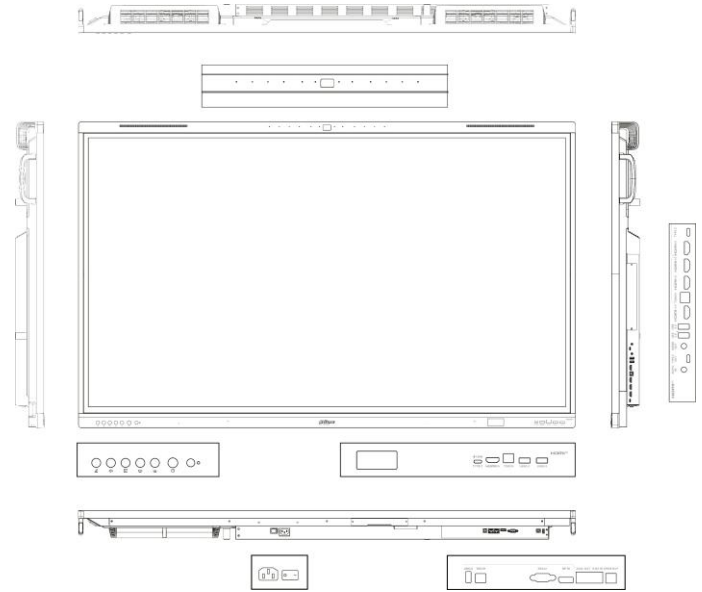

Ordering Information

Type	Model	Description
Smart interactive whiteboard	DHI-LPH65-MC480-U	65 inch Smart interactive whiteboard
Accessories (Optional)	DHI-SP-PI5C82IS	Open Pluggable Specification
	DHI-PKC-MS1A	DHI-PKC-MS1A
	DHI-PKC-UC0A	USB Camera
	DHI-PKC-WM1A	Omnidirectional Digital Microphone

Panels

Dimensions (mm[inch])