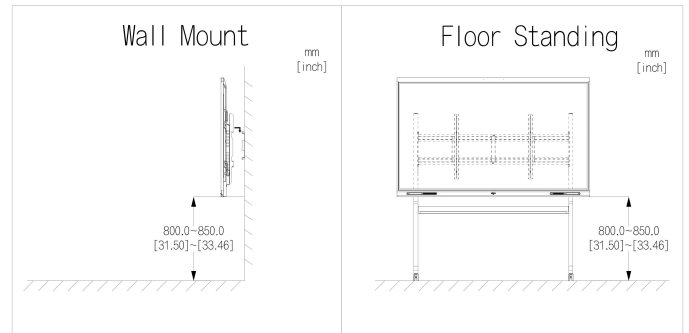

Technical Specification

Built-in System

Main Processor	RK3588
Operating System	Android 13.0
CPU	Quad-core A76 + Quad-core A55
CPU Frequency	2.4 GHz
GPU	Mali-G610 MP4
RAM	8 GB
ROM	128 GB

LCD Panel

Panel Dimensions	75 inch
Backlight	DLED
Aspect Ratio	16: 9
Brightness	400 cd/m ² (typ.)
Static Contrast	VA: 5000: 1 (typ.); IPS: 1200: 1 (typ.)
Resolution	3,840 (H) × 2,160 (V)
Viewing Angle	178° (H)/178° (V)
Lifespan	≥50,000 hrs
Display Color	1.07 Billion (10 bits)
Response Time	6.5 ms
Refresh Rate	60 Hz

Speaker

Built-in Speaker	4 (CH2.2)
Power	2 × 8 W + 2 × 18 W
Frequency	150 Hz–20 kHz

Microphone

Microphone	8
------------	---

Ulti for Meeting | DHI-LPH75-MC480-U

Pick-up Distance	0 m–12 m (0 ft–39.37 ft)
AGC	Yes
Echo Cancellation	Yes
Intelligent Noise Filtering	Yes
General	
Power Supply	100–240 VAC, 50/60 Hz, 5.5 A
Power Consumption	260 W (typ.); 550 W (max.)
Standby Power Consumption	≤0.5 W
Operating Temperature	0 °C to +40 °C (+32 °F to +104 °F)
Storage Temperature	–20 °C to +60 °C (–4 °F to +140 °F)
Operating Humidity	10%–90% (RH)
Storage Humidity	10%–90% (RH)
Product Material	Metal
Glass	3.2 mm anti-glare tempered glass
Casing Color (Frame/Rear)	Black
Product Dimensions	1,709.4 mm × 1,038.9 mm × 85.4 mm (67.30" × 40.90" × 3.36")
Frame Size	U: 33.3 mm, L/R: 14.6 mm, D: 43.0 mm (U: 2.42", L/R: 0.69", D: 1.11")
Packaging Dimensions	1,863.0 mm × 225.0 mm × 1,163.0 mm (73.35" × 8.86" × 45.79")
Net Weight	51.05 kg (112.55 lb)
Gross Weight	64.00 kg (141.10 lb)
Holes Distance	800 mm × 400 mm (31.50" × 15.75")
Installation	Wall mount or mobile bracket
Packing List	power cord × 1 Smart interactive whiteboard × 1 Stylus pen × 2 Wall mount bracket × 1 remote control × 1 Pack of wall mount screws × 1
Certification	
Certifications	CE, EDLA, Energy Star

Ordering Information

Type	Model	Description
Smart interactive whiteboard	DHI-LPH75-MC480-U	75 inch Smart interactive whiteboard

Installation

Dimensions (mm[inch])

Panels