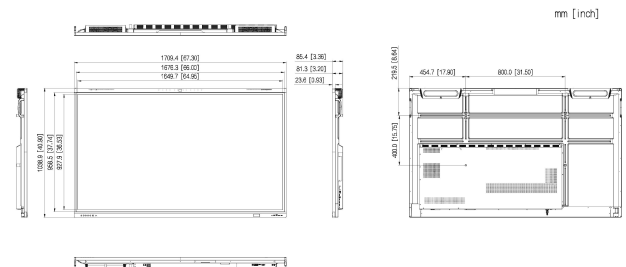

Technical Specification

Built-in System

Main Processor	RK3588
Operating System	Android 13.0
CPU	Quad-core A76 + Quad-core A55
CPU Frequency	2.4 GHz
GPU	Mali-G610 MP4
RAM	8 GB
ROM	128 GB

LCD Panel

Panel Dimensions	75 inch
Backlight	DLED
Aspect Ratio	16: 9
Brightness	400 cd/m ² (typ.)
Static Contrast	VA: 5000: 1 (typ.); IPS: 1200: 1 (typ.)
Resolution	3,840 (H) × 2,160 (V)
Viewing Angle	178° (H)/178° (V)
Lifespan	≥50,000 hrs
Display Color	1.07 Billion (10 bits)
Response Time	6.5 ms
Refresh Rate	60 Hz

Speaker

Built-in Speaker	4 (CH2.2)
Power	2 × 8 W + 2 × 18 W
Frequency	150 Hz–20 kHz

Microphone

Microphone	8
------------	---

Ulti for Meeting | DHI-LPH75-MC480-U

Pick-up Distance	0 m–12 m (0 ft–39.37 ft)
AGC	Yes
Echo Cancellation	Yes
Intelligent Noise Filtering	Yes
General	
Power Supply	100–240 VAC, 50/60 Hz, 5.5 A
Power Consumption	260 W (typ.); 550 W (max.)
Standby Power Consumption	≤0.5 W
Operating Temperature	0 °C to +40 °C (+32 °F to +104 °F)
Storage Temperature	–20 °C to +60 °C (–4 °F to +140 °F)
Operating Humidity	10%–90% (RH)
Storage Humidity	10%–90% (RH)
Product Material	Metal
Glass	3.2 mm anti-glare tempered glass
Casing Color (Frame/Rear)	Black
Product Dimensions	1,709.4 mm × 1,038.9 mm × 85.4 mm (67.30" × 40.90" × 3.36")
Frame Size	U: 33.3 mm, L/R: 14.6 mm, D: 43.0 mm (U: 2.42", L/R: 0.69", D: 1.11")
Packaging Dimensions	1,863.0 mm × 225.0 mm × 1,163.0 mm (73.35" × 8.86" × 45.79")
Net Weight	51.05 kg (112.55 lb)
Gross Weight	64.00 kg (141.10 lb)
Holes Distance	800 mm × 400 mm (31.50" × 15.75")
Installation	Wall mount or mobile bracket
Packing List	power cord × 1 Smart interactive whiteboard × 1 Stylus pen × 2 Wall mount bracket × 1 remote control × 1 Pack of wall mount screws × 1
Certification	
Certifications	CE, EDLA, Energy Star

Ordering Information

Type	Model	Description
Smart interactive whiteboard	DHI-LPH75-MC480-U	75 inch Smart interactive whiteboard

Installation

Dimensions (mm[inch])

Panels