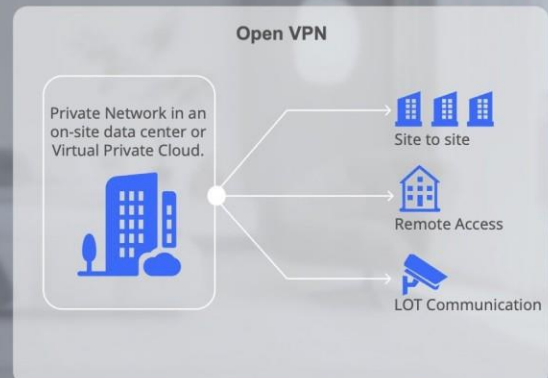

Gigabit Upgrade ! 10 x Faster !

Boasting Gigabit Ethernet ports, including 1 WAN and 4 LAN, this powerhouse router accelerates your internet up to a staggering 10 times faster than regular Ethernet connections.

Full Coverage, Easy Setup, Seamless Roaming Amazed by **Reyee Mesh**

Advanced functions make your network

Simpler

Safer

Agiler

Highlight Features

Advanced functions make your network

Simpler